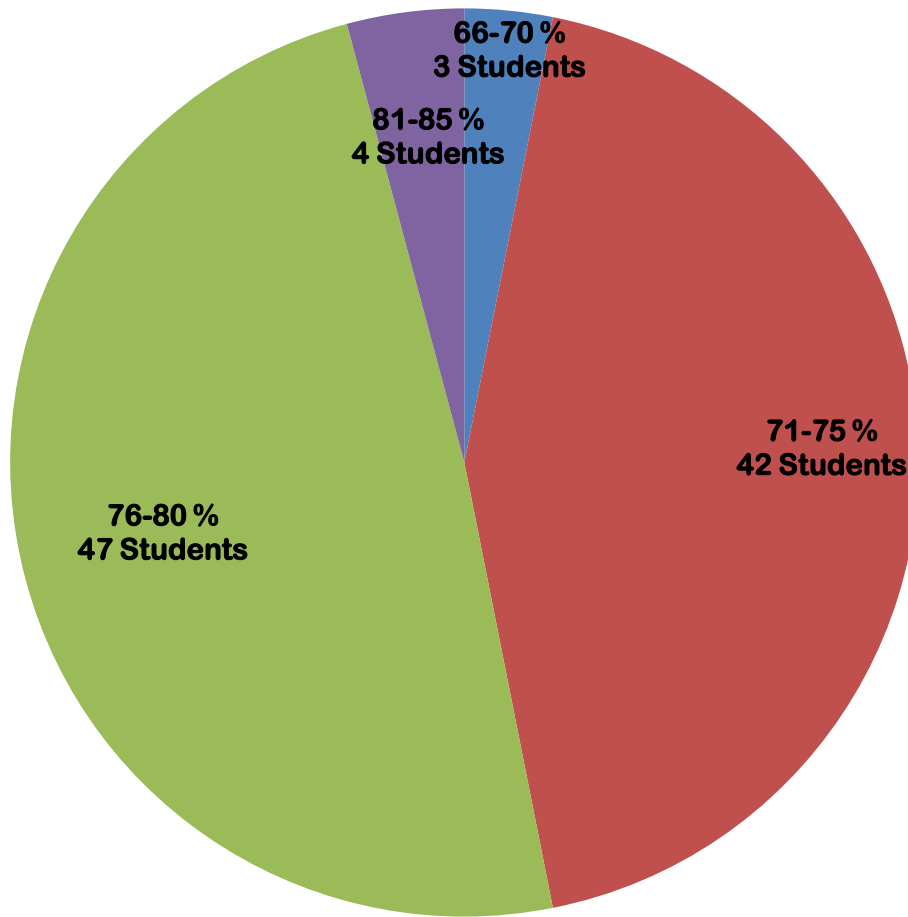

Final Marks Analysis Report of B.Ed. Session 2015-17

■ 66-70 % ■ 71-75 % ■ 76-80 % ■ 81-85 %

Sanjeeta Kumari
PRINCIPAL
GRIZZLY COLLEGE OF EDUCATION
Jhumri Telaiya, Koderma

Final Marks Analysis Report of B.Ed. Session 2016-18

■ 66-70 % ■ 71-75 % ■ 76-80 % ■ 81-85 % ■ Fail

Sanjeeta Kumari
PRINCIPAL
GRIZZLY COLLEGE OF EDUCATION
Jhumri Telaiya, Koderma

Final Marks Analysis Report of B.Ed. Session 2017-19

■ 66-70 % ■ 71-75 % ■ 76-80 % ■ 81-85 % ■ Fail