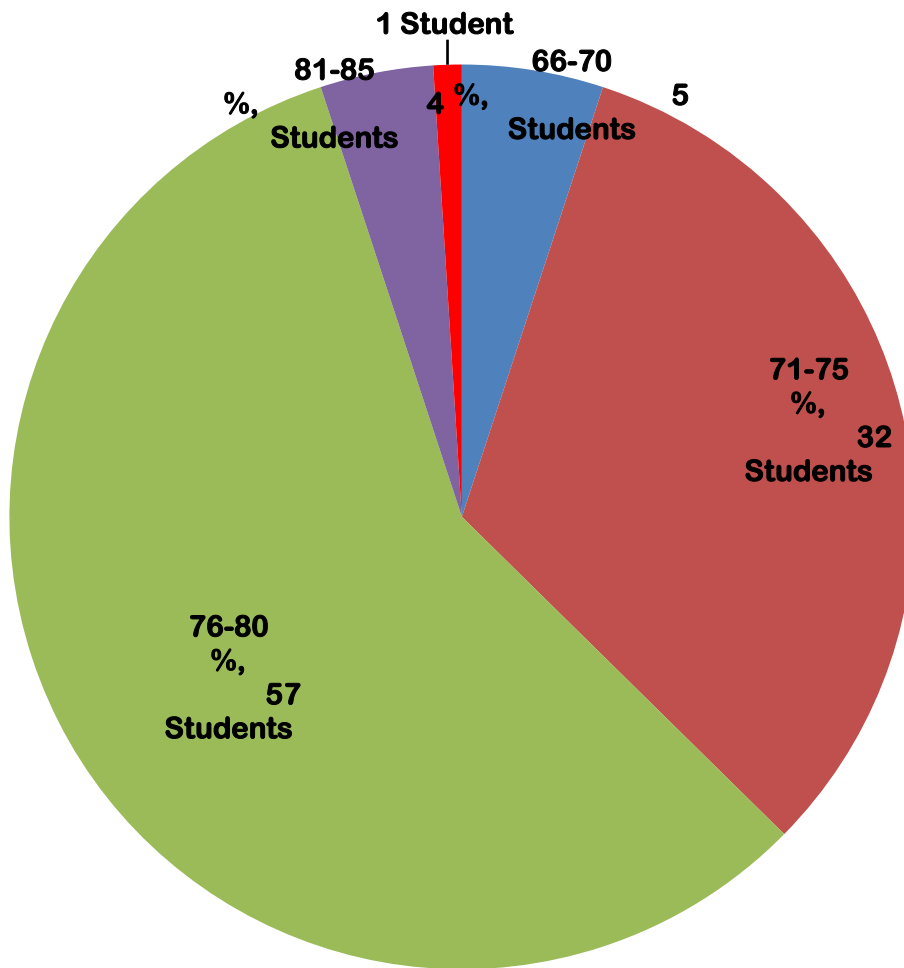

Final Marks Analysis Report of B.Ed. Session 2015-17

■ 66-70 % ■ 71-75 % ■ 76-80 % ■ 81-85 %

Sanjeeta Kumari
PRINCIPAL
GRIZZLY COLLEGE OF EDUCATION
Jhumri Telaiya, Koderma

Final Marks Analysis Report of B.Ed. Session 2016-18

■ 66-70 % ■ 71-75 % ■ 76-80 % ■ 81-85 % ■ Fail

Sanjeeta Kumari
PRINCIPAL
GRIZZLY COLLEGE OF EDUCATION
Jhumri Telaiya, Koderma

Final Marks Analysis Report of B.Ed. Session 2017-19

■ 66-70 % ■ 71-75 % ■ 76-80 % ■ 81-85 % ■ Fail