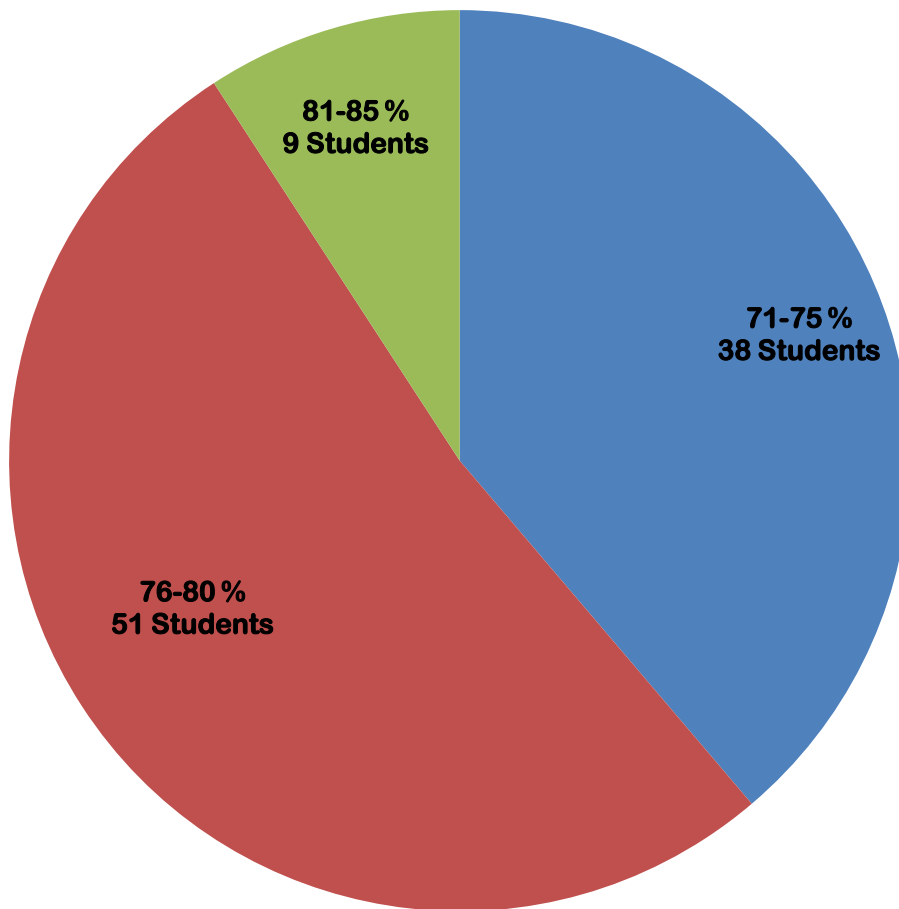

Final Marks Analysis Report of B.Ed. Session 2018-20

■ 71-75 % ■ 76-80 % ■ 81-85 %

Sanjeeta Kumari
PRINCIPAL
GREZZLY COLLEGE OF EDUCATION
Jhumri Telaiya, Koderma