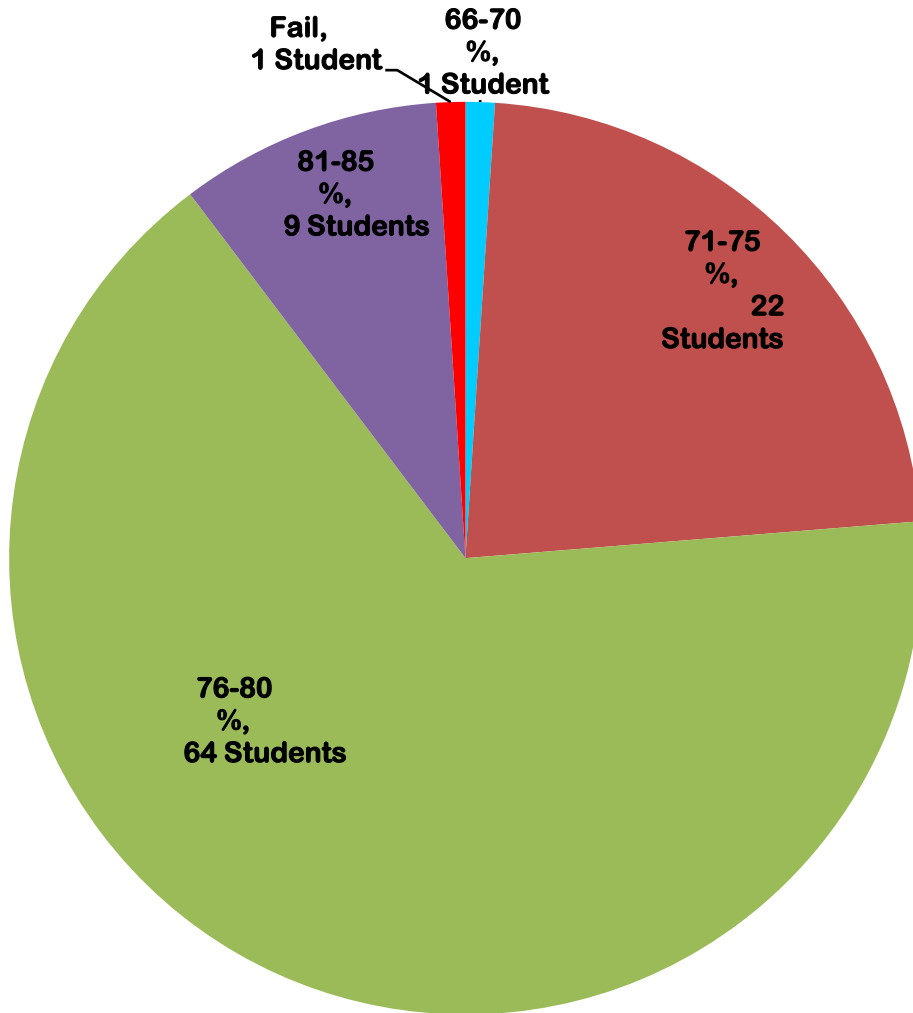

Final Marks Analysis Report of B.Ed. Session 2015-17

■ 66-70 % ■ 71-75 % ■ 76-80 % ■ 81-85 %

Sanjeeta Kumari
PRINCIPAL
GRIZZLY COLLEGE OF EDUCATION
Jhumri Telaiya, Koderma

Final Marks Analysis Report of B.Ed. Session 2016-18

■ 66-70 % ■ 71-75 % ■ 76-80 % ■ 81-85 % ■ Fail

Sanjeeta Kumari
PRINCIPAL
GRIZZLY COLLEGE OF EDUCATION
Jhumri Telaiya, Koderma

Final Marks Analysis Report of B.Ed. Session 2017-19

■ 66-70 % ■ 71-75 % ■ 76-80 % ■ 81-85 % ■ Fail